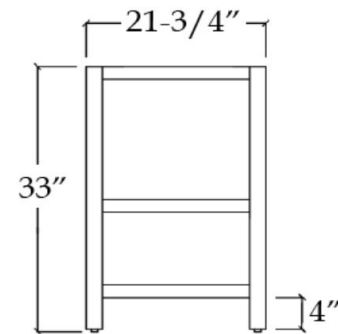

# VALENCIA

Bathroom Vanity

TOP VIEW

COUNTER-TOP

Backsplash

FRONT VIEW

SIDE VIEW