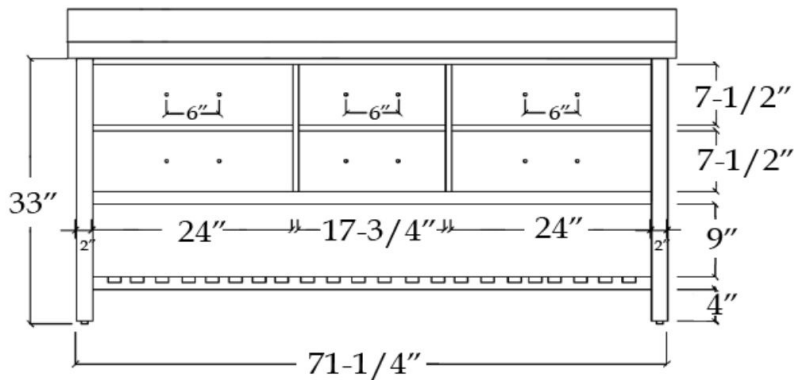

# VALENCIA

Bathroom Vanity

TOP VIEW

COUNTER-TOP

Backsplash

FRONT VIEW

SIDE VIEW