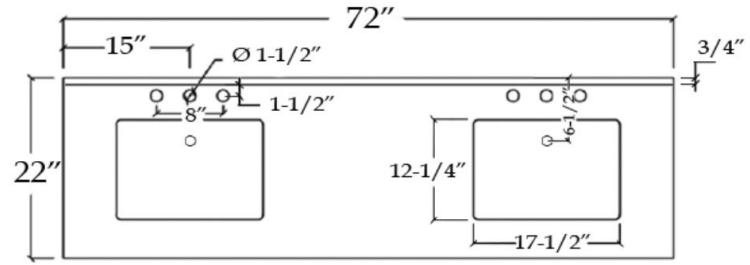

# VALENCIA

Bathroom Vanity

TOP VIEW

COUNTER-TOP

Backsplash

FRONT VIEW

SIDE VIEW